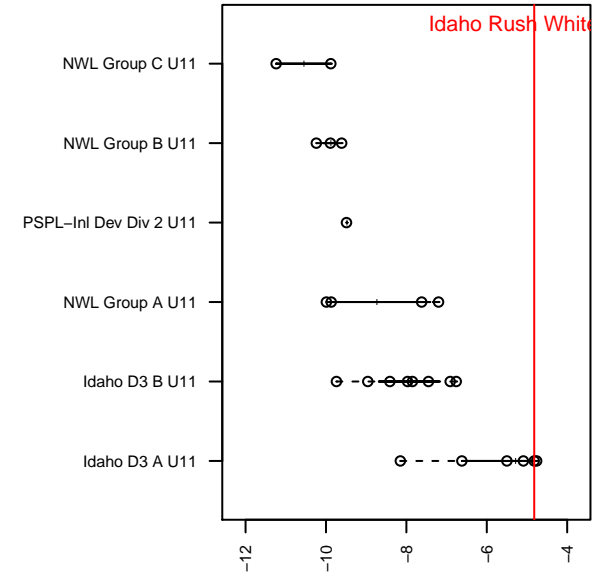

Idaho Rush White B03

Idaho Rush Soccer
 Boise, ID
 B03 total strength=713
 attack=0.87 defense=0.63
 fall league = Idaho D3 A U11
 spr league = Spr Idaho D3 A U11

alt names used:
 IDAHO RUSH NERO (ID)
 IDAHO RUSH WHITE
 IDAHO RUSH WHITE
 IDAHO RUSH WHITE
 IDAHO RUSH WHITE (ID)

Venues played:
 2014 Idaho D3 A U11
 2014 GEM State Challenge U11B Silver West l
 2014 FC Nova Fall Showcase U11B King
 2014 Spr Idaho D3 A U11

Idaho Rush White B03
 Dots are actual minus expected GF (blue circles) and GA (red triangles).
 Blue line is smoothed change in attack strength. Red is smoothed change in defense strength.

**attack and defense variance (black dot)
relative to other teams
and top 10 in region**

**attack and defense rating
relative to others at age
and all opponents in last 13 months**

Performance relative to 13 month average